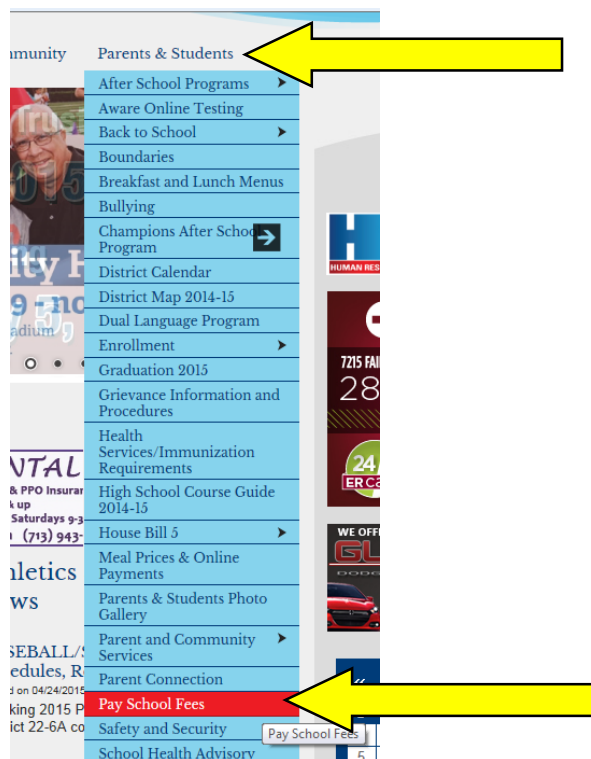

Pasadena ISD Students can pay by credit card Online:

Go to Pasadena ISD Website: <http://www1.pasadenaisd.org/>

Hold your mouse over the **Parents & Students** title, scroll down and click on **Pay School Fees**:

Click on Alternative Schools:

Click on Community School:

This is very important, Click on appropriate program:

Evening School: \$100 per class (Counselor referral is REQUIRED)

Summer School: \$60 for summer session (Referral is REQUIRED)