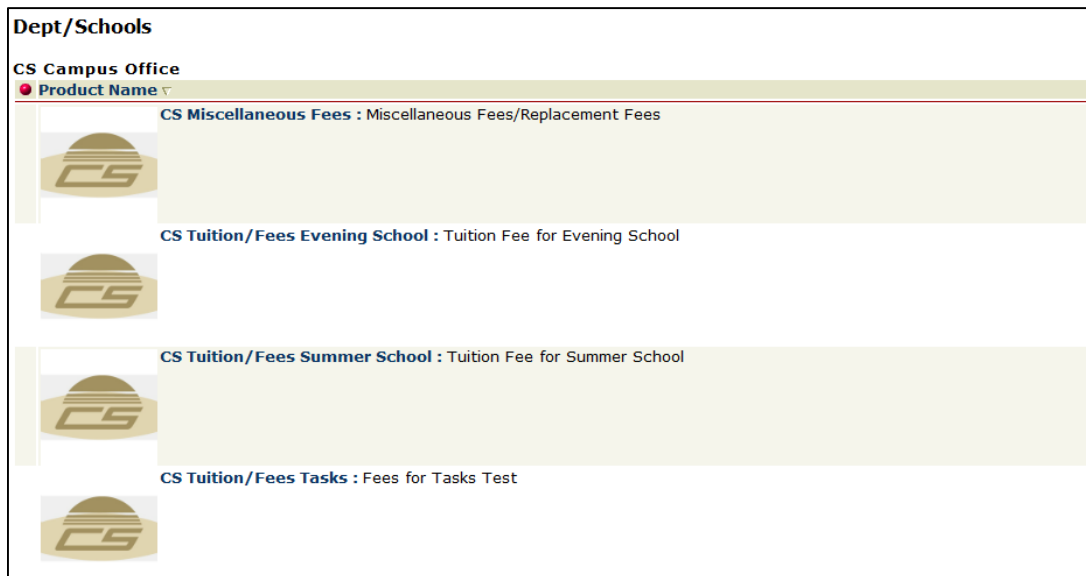

Click on Alternative Schools:

Click on Community School:

This is very important, Click on appropriate program:

Evening School: \$100 per class (Counselor referral is REQUIRED)

Summer School: \$60 for summer session (Referral is REQUIRED)